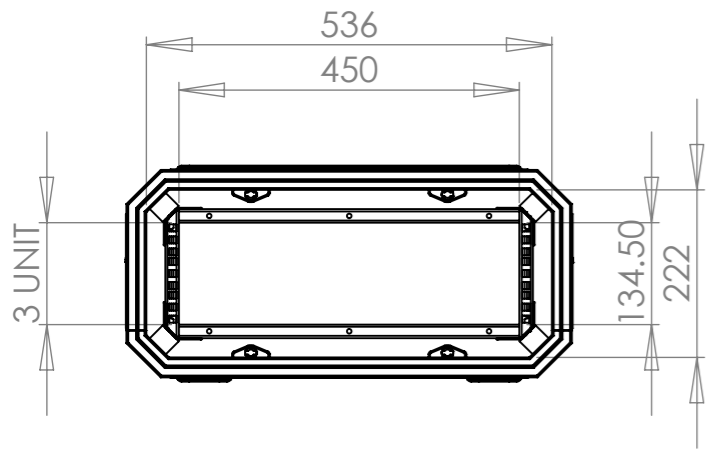

DETAIL B
SCALE 1 : 2

SECTION A-A

Nato Stock No (NSN)			Moulding Tolerance +/- (1%+1mm)			Title			Drg. No.	
N/A			External Dimensions (mm)			E-Rack RR0374-0707			RR0374-0707	
Options Available	Option Selected	Qty	Part #	Height	Width	Depth	Drawn By	Date	Sheet No.	Issue No.
				286	589	970	MW	17/09/2010	1 Of 1	02
				Rack Size (U)	03		Dimensions In Millimeters		Third Angle Projection	
				Frame Depth (mm)	740		Do Not Scale			