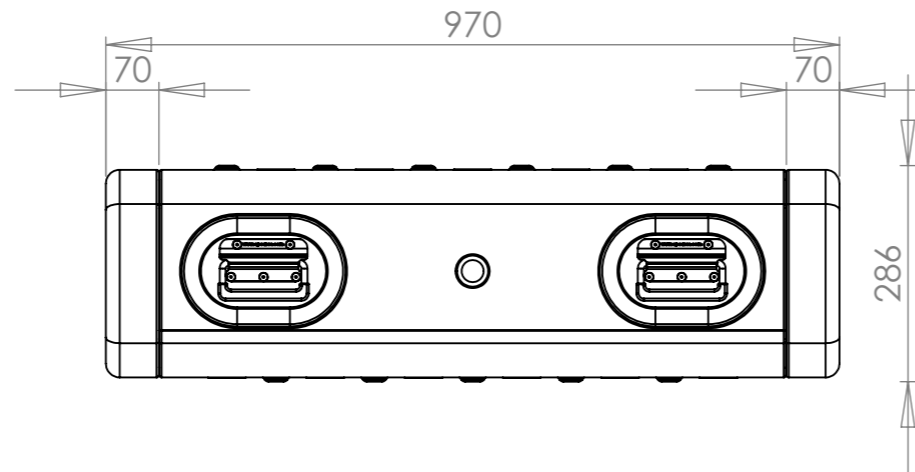

DETAIL B
SCALE 1 : 2

SECTION A-A

Nato Stock No (NSN)			Moulding Tolerance +/- (1%+1mm)			Title			Drg. No.	
N/A			External Dimensions (mm)			E-Rack RR0374-0707			RR0374-0707	
Options Available	Option Selected	Qty	Part #	Height	Width	Depth	Drawn By	Date	Sheet No.	Issue No.
				286	589	970	MW	17/09/2010	1 Of 1	02
				Rack Size (U)	03		Dimensions In Millimeters		Third Angle Projection	
				Frame Depth (mm)	740		Do Not Scale			