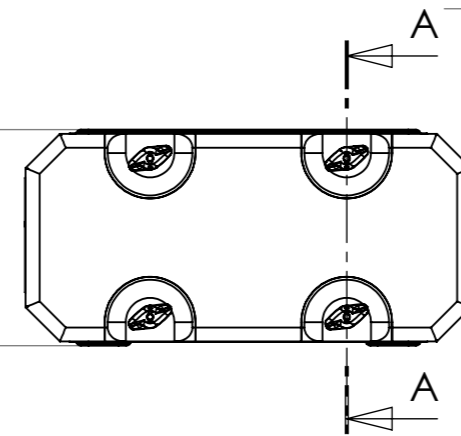

DETAIL B
SCALE 1 : 2

SECTION A-A

Nato Stock No (NSN)			Moulding Tolerance +/- (1%+1mm)			Title			Drg. No.	
N/A			External Dimensions (mm)			E-Rack RR0374-0707			RR0374-0707	
Options Available	Option Selected	Qty	Part #	Height	Width	Depth	Drawn By	Date	Sheet No.	Issue No.
				286	589	970	MW	17/09/2010	1 Of 1	02
				Rack Size (U)	03		Dimensions In Millimeters		Third Angle Projection	
				Frame Depth (mm)	740		Do Not Scale			