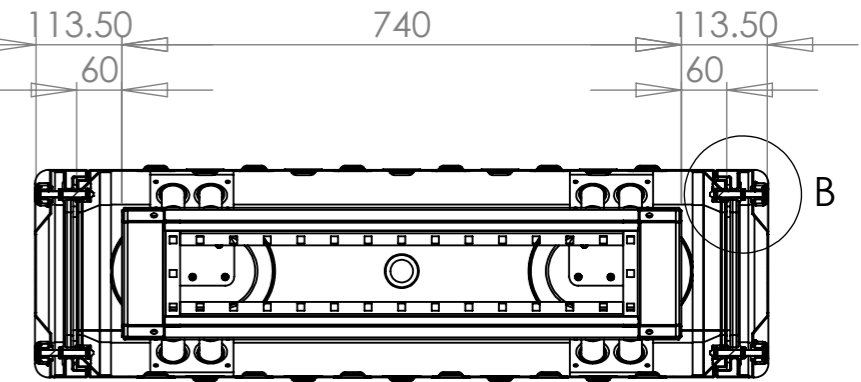

DETAIL B
SCALE 1 : 2

SECTION A-A

Nato Stock No (NSN)			Moulding Tolerance +/- (1%+1mm)			Title			Drg. No.	
N/A			External Dimensions (mm)			E-Rack RR0374-0707			RR0374-0707	
Options Available	Option Selected	Qty	Part #	Height	Width	Depth	Drawn By	Date	Sheet No.	Issue No.
				286	589	970	MW	17/09/2010	1 Of 1	02
				Rack Size (U)	03		Dimensions In Millimeters		Third Angle Projection	
				Frame Depth (mm)	740		Do Not Scale			