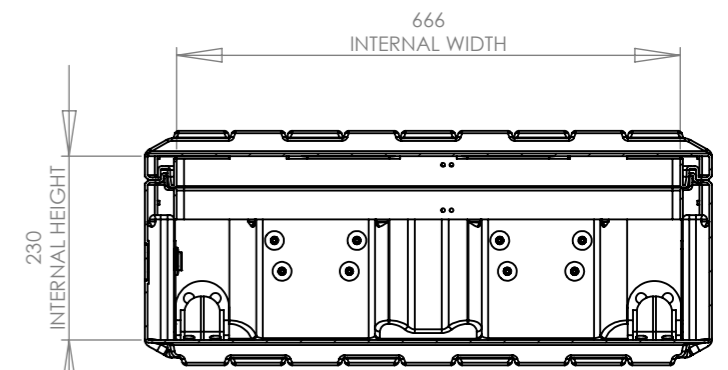

NOTE:
ALL CATCH LIFT OFF LID.

SECTION Y-Y

SECTION Z-Z

Title Amazon Case AC9075-2307/AC		Material Polyethylene		Finish Self Colour		Date 01/02/2013	Drawn By MW	Revision A	Project Amazon		CP Cases Ltd. Worton Hall Industrial Estate, Worton Road, Isleworth, Middlesex, TW7 6ER, UK. Tel: +44 (0) 20 8568 1881 Fax: +44 (0) 20 8568 1141 Email: info@cpcases.com Website: www.cpcases.com
Drg. No. AC9075-2307_AC		External Dimensions		Internal Dimensions		W/O No. 000000	Qty. 00	Sheet No. 1 Of 1	Nato Stock No. TBC		
	Height	Width	Length/Depth	Height	Width	Length/Depth	Dimensions In Millimeters. Do Not Scale. Third Angle Projection.			Tolerance Unless Stated Otherwise. Moulding Tolerance +/- (1%+1mm). Sheet Metal Tolerance +/-0.5mm.	Copyright CP Cases Ltd. This drawing is the property of CP Cases Ltd & the information on it is confidential. It is not to be used for any other purpose without the prior written consent of CP Cases Ltd.
	310	750	900	230	666	816					