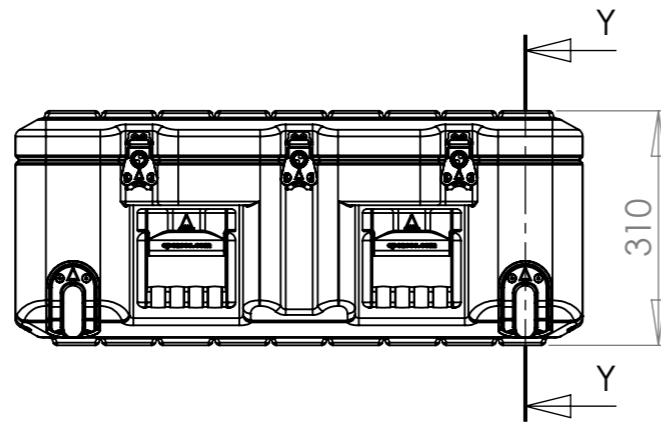

NOTE:
ALL CATCH LIFT OFF LID.

SECTION Y-Y

SECTION Z-Z

Title Amazon Case AC9075-2307/AC		Material Polyethylene		Finish Self Colour		Date 01/02/2013	Drawn By MW	Revision A	Project Amazon		CP Cases Ltd. Worton Hall Industrial Estate, Worton Road, Isleworth, Middlesex, TW7 6ER, UK. Tel: +44 (0) 20 8568 1881 Fax: +44 (0) 20 8568 1141 Email: info@cpcases.com Website: www.cpcases.com
Drg. No. AC9075-2307_AC		External Dimensions		Internal Dimensions		W/O No. 000000	Qty. 00	Sheet No. 1 Of 1	Nato Stock No. TBC		
	Height	Width	Length/Depth	Height	Width	Length/Depth	Dimensions In Millimeters. Do Not Scale. Third Angle Projection.			Tolerance Unless Stated Otherwise. Moulding Tolerance +/- (1%+1mm). Sheet Metal Tolerance +/-0.5mm.	Copyright CP Cases Ltd. This drawing is the property of CP Cases Ltd & the information on it is confidential. It is not to be used for any other purpose without the prior written consent of CP Cases Ltd.
	310	750	900	230	666	816					