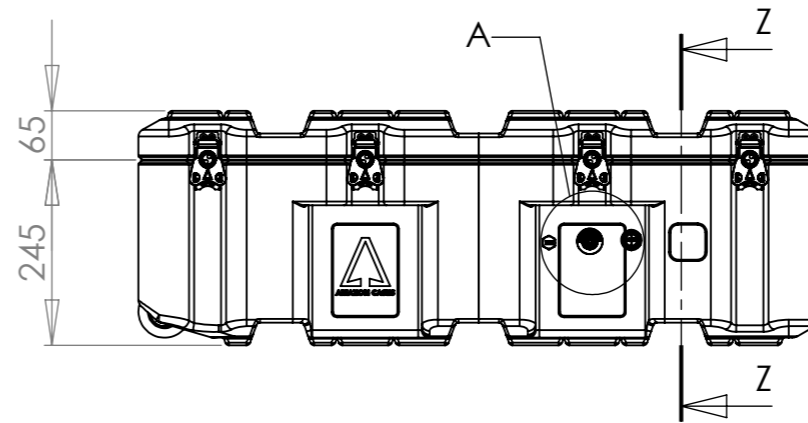

NOTE:
ALL CATCH LIFT OFF LID.

SECTION Y-Y

SECTION Z-Z

Title Amazon Case AC9075-2307/AC		Material Polyethylene		Finish Self Colour		Date 01/02/2013	Drawn By MW	Revision A	Project Amazon		CP Cases Ltd. Worton Hall Industrial Estate, Worton Road, Isleworth, Middlesex, TW7 6ER, UK. Tel: +44 (0) 20 8568 1881 Fax: +44 (0) 20 8568 1141 Email: info@cpcases.com Website: www.cpcases.com
Drg. No. AC9075-2307_AC		External Dimensions		Internal Dimensions		W/O No. 000000	Qty. 00	Sheet No. 1 Of 1	Nato Stock No. TBC		
	Height	Width	Length/Depth	Height	Width	Length/Depth	Dimensions In Millimeters. Do Not Scale. Third Angle Projection.			Tolerance Unless Stated Otherwise. Moulding Tolerance +/- (1%+1mm). Sheet Metal Tolerance +/-0.5mm.	Copyright CP Cases Ltd. This drawing is the property of CP Cases Ltd & the information on it is confidential. It is not to be used for any other purpose without the prior written consent of CP Cases Ltd.
	310	750	900	230	666	816					