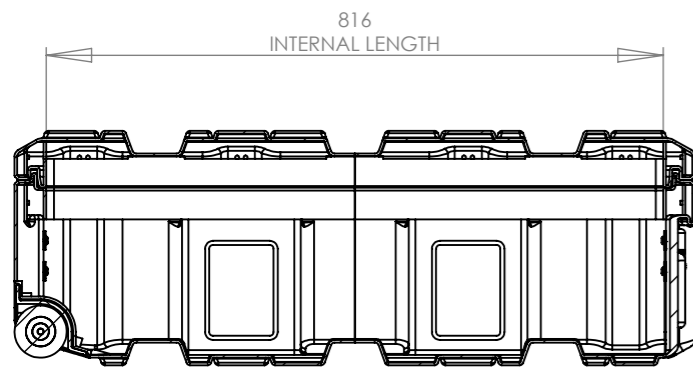

NOTE:
ALL CATCH LIFT OFF LID.

SECTION Y-Y

SECTION Z-Z

Title Amazon Case AC9075-2307/AC		Material Polyethylene		Finish Self Colour		Date 01/02/2013	Drawn By MW	Revision A	Project Amazon		CP Cases Ltd. Worton Hall Industrial Estate, Worton Road, Isleworth, Middlesex, TW7 6ER, UK. Tel: +44 (0) 20 8568 1881 Fax: +44 (0) 20 8568 1141 Email: info@cpcases.com Website: www.cpcases.com
Drg. No. AC9075-2307_AC		External Dimensions		Internal Dimensions		W/O No. 000000	Qty. 00	Sheet No. 1 Of 1	Nato Stock No. TBC		
	Height	Width	Length/Depth	Height	Width	Length/Depth	Dimensions In Millimeters. Do Not Scale. Third Angle Projection.			Tolerance Unless Stated Otherwise. Moulding Tolerance +/- (1%+1mm). Sheet Metal Tolerance +/-0.5mm.	Copyright CP Cases Ltd. This drawing is the property of CP Cases Ltd & the information on it is confidential. It is not to be used for any other purpose without the prior written consent of CP Cases Ltd.
	310	750	900	230	666	816					