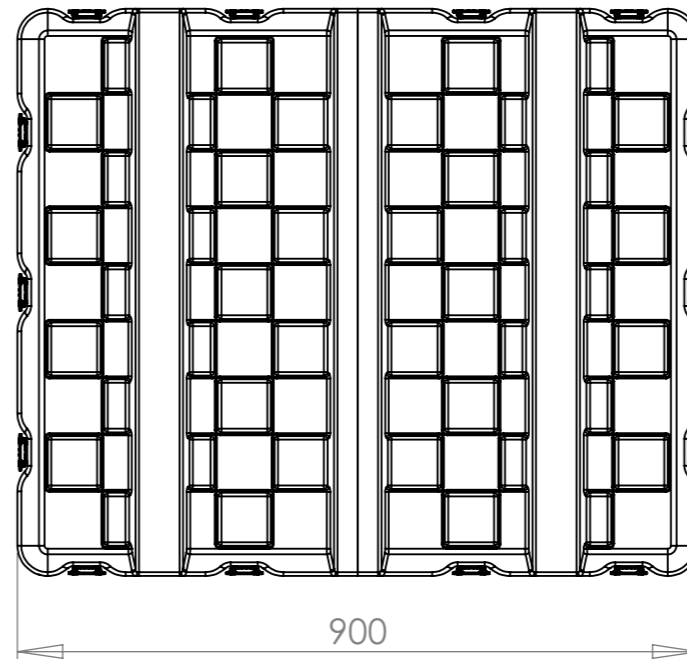

NOTE:
ALL CATCH LIFT OFF LID.

SECTION Y-Y

SECTION Z-Z

Title Amazon Case AC9075-2307/AC		Material Polyethylene		Finish Self Colour		Date 01/02/2013	Drawn By MW	Revision A	Project Amazon		CP Cases Ltd. Worton Hall Industrial Estate, Worton Road, Isleworth, Middlesex, TW7 6ER, UK. Tel: +44 (0) 20 8568 1881 Fax: +44 (0) 20 8568 1141 Email: info@cpcases.com Website: www.cpcases.com
Drg. No. AC9075-2307_AC		External Dimensions		Internal Dimensions		W/O No. 000000	Qty. 00	Sheet No. 1 Of 1	Nato Stock No. TBC		
	Height	Width	Length/Depth	Height	Width	Length/Depth	Dimensions In Millimeters. Do Not Scale. Third Angle Projection.			Tolerance Unless Stated Otherwise. Moulding Tolerance +/- (1%+1mm). Sheet Metal Tolerance +/-0.5mm.	Copyright CP Cases Ltd. This drawing is the property of CP Cases Ltd & the information on it is confidential. It is not to be used for any other purpose without the prior written consent of CP Cases Ltd.
	310	750	900	230	666	816					