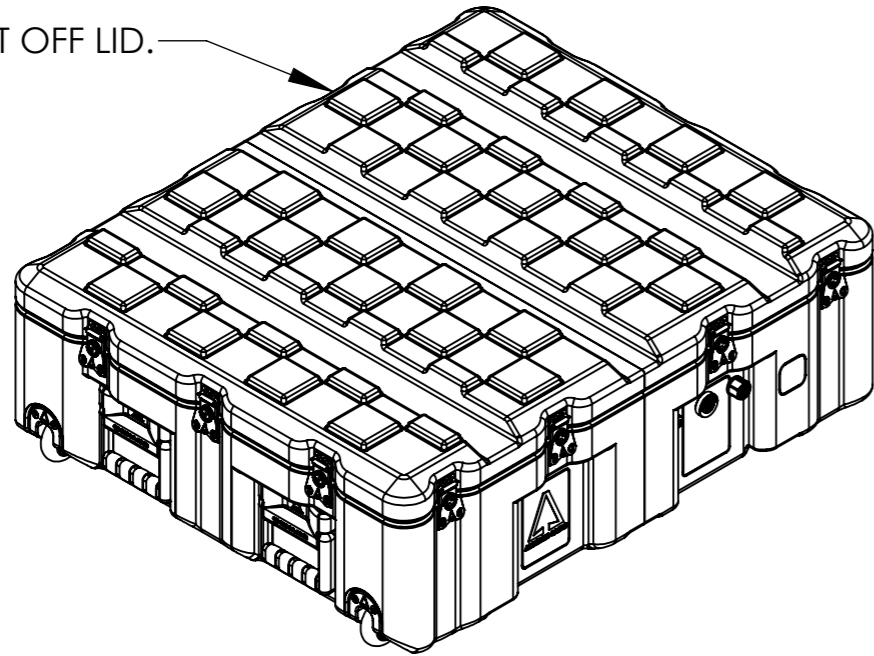

NOTE:
ALL CATCH LIFT OFF LID.

SECTION Y-Y

SECTION Z-Z

Title Amazon Case AC9075-2307/AC		Material Polyethylene		Finish Self Colour		Date 01/02/2013	Drawn By MW	Revision A	Project Amazon		CP Cases Ltd. Worton Hall Industrial Estate, Worton Road, Isleworth, Middlesex, TW7 6ER, UK. Tel: +44 (0) 20 8568 1881 Fax: +44 (0) 20 8568 1141 Email: info@cpcases.com Website: www.cpcases.com
Drg. No. AC9075-2307_AC		External Dimensions		Internal Dimensions		W/O No. 000000	Qty. 00	Sheet No. 1 Of 1	Nato Stock No. TBC		
	Height	Width	Length/Depth	Height	Width	Length/Depth	Dimensions In Millimeters. Do Not Scale. Third Angle Projection.			Tolerance Unless Stated Otherwise. Moulding Tolerance +/- (1%+1mm). Sheet Metal Tolerance +/-0.5mm.	Copyright CP Cases Ltd. This drawing is the property of CP Cases Ltd & the information on it is confidential. It is not to be used for any other purpose without the prior written consent of CP Cases Ltd.
	310	750	900	230	666	816					