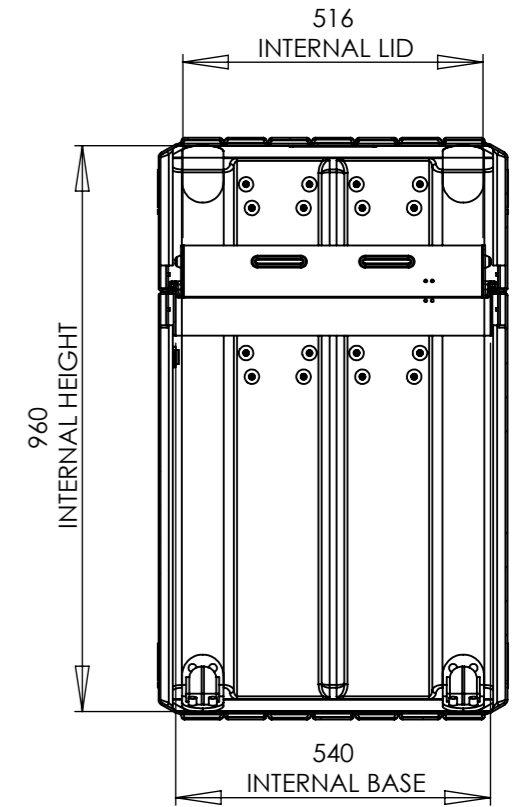

NOTE:
ALL CATCH LIFT OFF LID.

SECTION Y-Y
SCALE 1 : 13

SECTION Z-Z
SCALE 1 : 13

PRV Option Gore Membrane Vent
PRV Option AGM Breather Valve
PRV Option Humidity Indicator

DETAIL A
SCALE 1 : 5

Title Amazon Case AC9060-7327/AC		Material Polyethylene		Finish Self Colour		Date 22/06/2010	Drawn By MW	Revision A	Project Amazon	CP Cases Ltd. Worton Hall Industrial Estate, Worton Road, Isleworth, Middlesex, TW7 6ER, UK. Tel: +44 (0) 20 8568 1881 Fax: +44 (0) 20 8568 1141 Email: info@cpcases.com Website: www.cpcases.com <small>Copyright CP Cases Ltd. This drawing is the property of CP Cases Ltd & the information on it is confidential. It is not to be used for any other purpose without the prior written consent of CP Cases Ltd.</small>
Drg. No. AC9060-7327_AC		External Dimensions		Internal Dimensions		W/O No. 000000	Qty. 00	Sheet No. 1 Of 2	Nato Stock No. 8145-99-151-7438	
Height 1000	Width 600	Length/Depth 900	Height 960	Width 540	Length/Depth 840	Dimensions In Millimeters. Do Not Scale. Third Angle Projection.		Tolerance Unless Stated Otherwise. Moulding Tolerance +/- (1%+1mm). Sheet Metal Tolerance +/-0.5mm.		