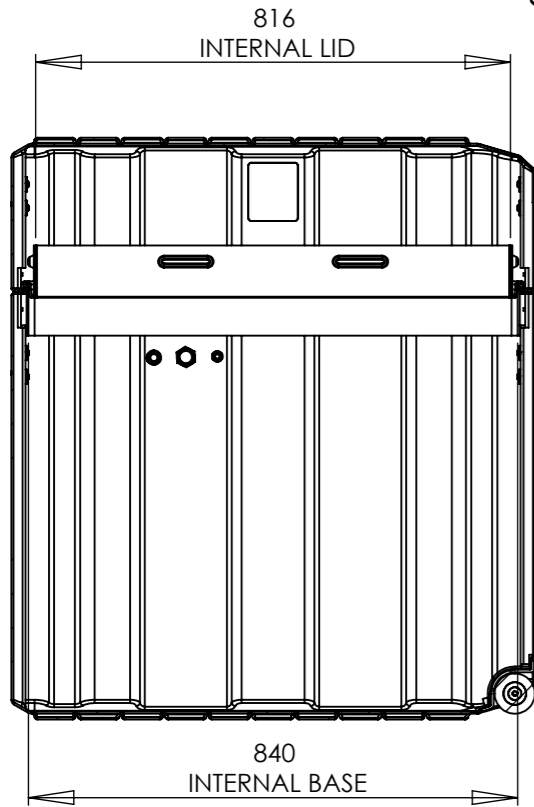

NOTE:
ALL CATCH LIFT OFF LID.

SECTION Y-Y
SCALE 1 : 13

SECTION Z-Z
SCALE 1 : 13

PRV Option Gore Membrane Vent
PRV Option AGM Breather Valve
PRV Option Humidity Indicator

DETAIL A
SCALE 1 : 5

Title Amazon Case AC9060-7327/AC		Material Polyethylene		Finish Self Colour		Date 22/06/2010	Drawn By MW	Revision A	Project Amazon	CP Cases Ltd. Worton Hall Industrial Estate, Worton Road, Isleworth, Middlesex, TW7 6ER, UK. Tel: +44 (0) 20 8568 1881 Fax: +44 (0) 20 8568 1141 Email: info@cpcases.com Website: www.cpcases.com <small>Copyright CP Cases Ltd. This drawing is the property of CP Cases Ltd & the information on it is confidential. It is not to be used for any other purpose without the prior written consent of CP Cases Ltd.</small>
Drg. No. AC9060-7327_AC		External Dimensions		Internal Dimensions		W/O No. 000000	Qty. 00	Sheet No. 1 Of 2	Nato Stock No. 8145-99-151-7438	
Height 1000	Width 600	Length/Depth 900	Height 960	Width 540	Length/Depth 840	Dimensions In Millimeters. Do Not Scale. Third Angle Projection.		Tolerance Unless Stated Otherwise. Moulding Tolerance +/- (1%+1mm). Sheet Metal Tolerance +/-0.5mm.		