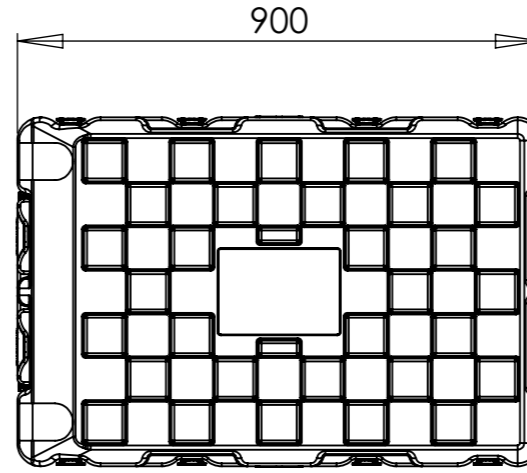

NOTE:
ALL CATCH LIFT OFF LID.

SECTION Y-Y
SCALE 1 : 13

SECTION Z-Z
SCALE 1 : 13

PRV Option Gore Membrane Vent
PRV Option AGM Breather Valve
PRV Option Humidity Indicator

DETAIL A
SCALE 1 : 5

Title Amazon Case AC9060-7327/AC		Material Polyethylene		Finish Self Colour		Date 22/06/2010	Drawn By MW	Revision A	Project Amazon	CP Cases Ltd. Worton Hall Industrial Estate, Worton Road, Isleworth, Middlesex, TW7 6ER, UK. Tel: +44 (0) 20 8568 1881 Fax: +44 (0) 20 8568 1141 Email: info@cpcases.com Website: www.cpcases.com <small>Copyright CP Cases Ltd. This drawing is the property of CP Cases Ltd & the information on it is confidential. It is not to be used for any other purpose without the prior written consent of CP Cases Ltd.</small>
Drg. No. AC9060-7327_AC		External Dimensions		Internal Dimensions		W/O No. 000000	Qty. 00	Sheet No. 1 Of 2	Nato Stock No. 8145-99-151-7438	
Height 1000	Width 600	Length/Depth 900	Height 960	Width 540	Length/Depth 840	Dimensions In Millimeters. Do Not Scale. Third Angle Projection.		Tolerance Unless Stated Otherwise. Moulding Tolerance +/- (1%+1mm). Sheet Metal Tolerance +/-0.5mm.		