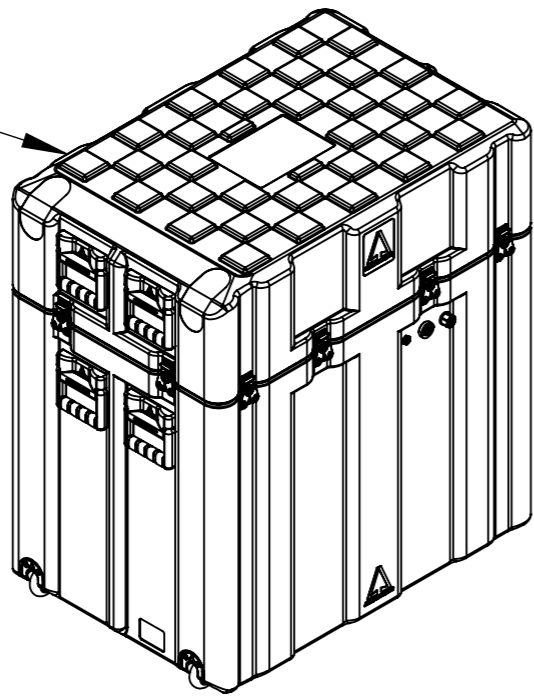

NOTE:
ALL CATCH LIFT OFF LID.

SECTION Y-Y
SCALE 1 : 13

SECTION Z-Z
SCALE 1 : 13

PRV Option Gore Membrane Vent
PRV Option AGM Breather Valve
PRV Option Humidity Indicator

DETAIL A
SCALE 1 : 5

Title Amazon Case AC9060-7327/AC		Material Polyethylene		Finish Self Colour		Date 22/06/2010	Drawn By MW	Revision A	Project Amazon	CP Cases Ltd. Worton Hall Industrial Estate, Worton Road, Isleworth, Middlesex, TW7 6ER, UK. Tel: +44 (0) 20 8568 1881 Fax: +44 (0) 20 8568 1141 Email: info@cpcases.com Website: www.cpcases.com <small>Copyright CP Cases Ltd. This drawing is the property of CP Cases Ltd & the information on it is confidential. It is not to be used for any other purpose without the prior written consent of CP Cases Ltd.</small>
Drg. No. AC9060-7327_AC		External Dimensions		Internal Dimensions		W/O No. 000000	Qty. 00	Sheet No. 1 Of 2	Nato Stock No. 8145-99-151-7438	
Height 1000	Width 600	Length/Depth 900	Height 960	Width 540	Length/Depth 840	Dimensions In Millimeters. Do Not Scale. Third Angle Projection.		Tolerance Unless Stated Otherwise. Moulding Tolerance +/- (1%+1mm). Sheet Metal Tolerance +/-0.5mm.		