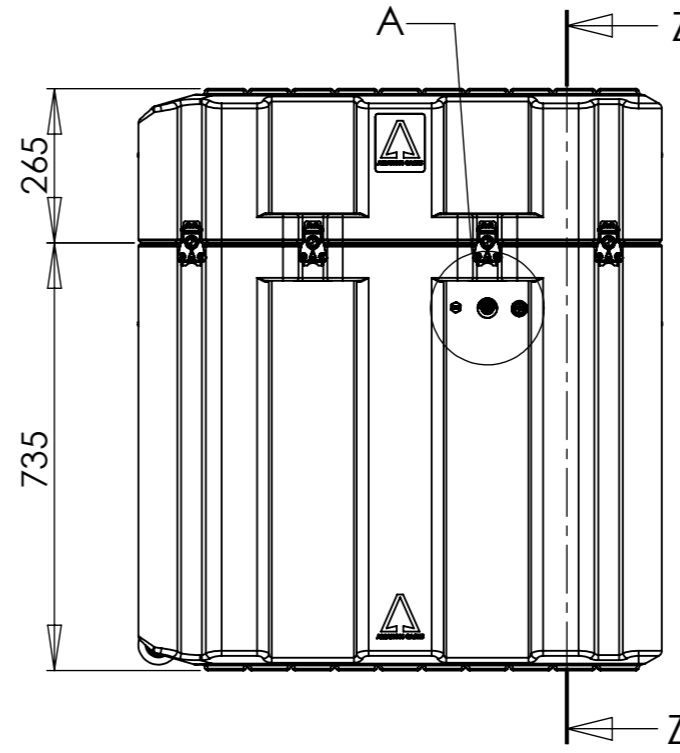

NOTE:
ALL CATCH LIFT OFF LID.

SECTION Y-Y
SCALE 1 : 13

SECTION Z-Z
SCALE 1 : 13

PRV Option Gore Membrane Vent
PRV Option AGM Breather Valve
PRV Option Humidity Indicator

DETAIL A
SCALE 1 : 5

Title Amazon Case AC9060-7327/AC		Material Polyethylene		Finish Self Colour		Date 22/06/2010	Drawn By MW	Revision A	Project Amazon	CP Cases Ltd. Worton Hall Industrial Estate, Worton Road, Isleworth, Middlesex, TW7 6ER, UK. Tel: +44 (0) 20 8568 1881 Fax: +44 (0) 20 8568 1141 Email: info@cpcases.com Website: www.cpcases.com <small>Copyright CP Cases Ltd. This drawing is the property of CP Cases Ltd & the information on it is confidential. It is not to be used for any other purpose without the prior written consent of CP Cases Ltd.</small>
Drg. No. AC9060-7327_AC		External Dimensions		Internal Dimensions		W/O No. 000000	Qty. 00	Sheet No. 1 Of 2	Nato Stock No. 8145-99-151-7438	
Height 1000	Width 600	Length/Depth 900	Height 960	Width 540	Length/Depth 840	Dimensions In Millimeters. Do Not Scale. Third Angle Projection.		Tolerance Unless Stated Otherwise. Moulding Tolerance +/- (1%+1mm). Sheet Metal Tolerance +/-0.5mm.		