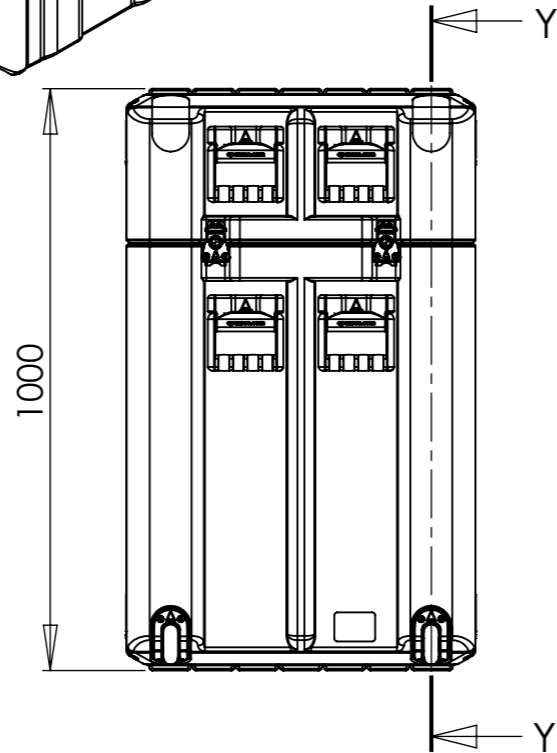

NOTE:
ALL CATCH LIFT OFF LID.

SECTION Y-Y
SCALE 1 : 13

SECTION Z-Z
SCALE 1 : 13

PRV Option Gore Membrane Vent
PRV Option AGM Breather Valve
PRV Option Humidity Indicator

DETAIL A
SCALE 1 : 5

Title Amazon Case AC9060-7327/AC		Material Polyethylene		Finish Self Colour		Date 22/06/2010	Drawn By MW	Revision A	Project Amazon	CP Cases Ltd. Worton Hall Industrial Estate, Worton Road, Isleworth, Middlesex, TW7 6ER, UK. Tel: +44 (0) 20 8568 1881 Fax: +44 (0) 20 8568 1141 Email: info@cpcases.com Website: www.cpcases.com <small>Copyright CP Cases Ltd. This drawing is the property of CP Cases Ltd & the information on it is confidential. It is not to be used for any other purpose without the prior written consent of CP Cases Ltd.</small>
Drg. No. AC9060-7327_AC		External Dimensions		Internal Dimensions		W/O No. 000000	Qty. 00	Sheet No. 1 Of 2	Nato Stock No. 8145-99-151-7438	
Height 1000	Width 600	Length/Depth 900	Height 960	Width 540	Length/Depth 840	Dimensions In Millimeters. Do Not Scale. Third Angle Projection.		Tolerance Unless Stated Otherwise. Moulding Tolerance +/- (1%+1mm). Sheet Metal Tolerance +/-0.5mm.		