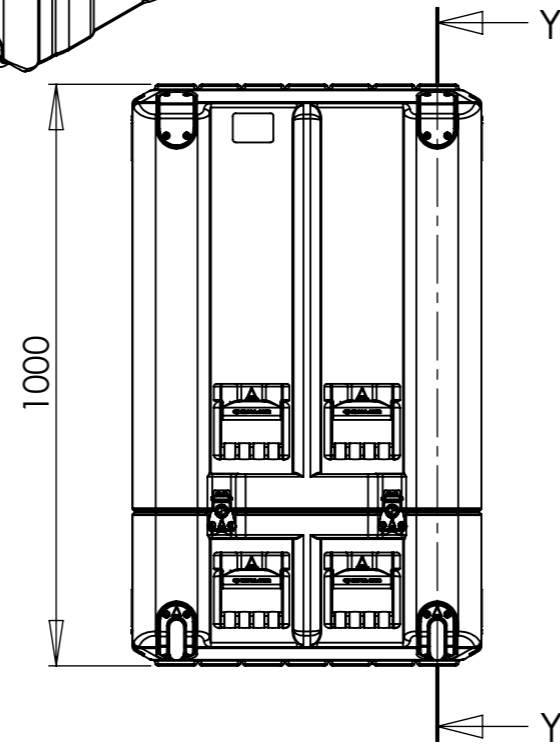

NOTE:
ALL CATCH LIFT OFF LID.

SECTION Y-Y
SCALE 1 : 13

SECTION Z-Z
SCALE 1 : 13

PRV Option Gore Membrane Vent
PRV Option AGM Breather Valve
PRV Option Humidity Indicator

DETAIL A
SCALE 1 : 5

Title Amazon Case AC9060-2773/AC		Material Polyethylene		Finish Self Colour		Date 23/06/2010	Drawn By MW	Revision A	Project Amazon		CP Cases Ltd. Worton Hall Industrial Estate, Worton Road, Isleworth, Middlesex, TW7 6ER, UK. Tel: +44 (0) 20 8568 1881 Fax: +44 (0) 20 8568 1141 Email: info@cpcases.com Website: www.cpcases.com
Drg. No. AC9060-2773_AC		External Dimensions		Internal Dimensions		W/O No. 000000	Qty. 00	Sheet No. 1 Of 2	Nato Stock No. 8145-99-356-0226		
	Height	Width	Length/Depth	Height	Width	Length/Depth	Dimensions In Millimeters. Do Not Scale. Third Angle Projection.			Tolerance Unless Stated Otherwise. Moulding Tolerance +/- (1%+1mm). Sheet Metal Tolerance +/-0.5mm.	<small>Copyright CP Cases Ltd. This drawing is the property of CP Cases Ltd & the information on it is confidential. It is not to be used for any other purpose without the prior written consent of CP Cases Ltd.</small>
	1000	600	900	960	540	840					