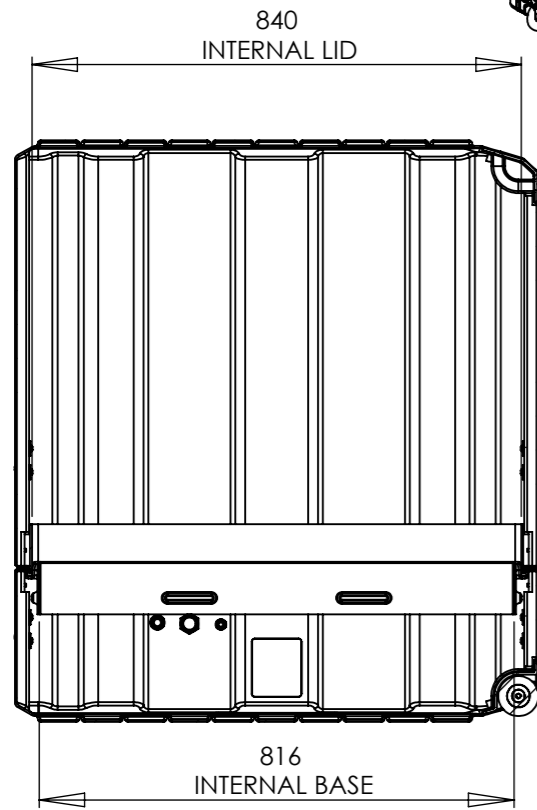

NOTE:
ALL CATCH LIFT OFF LID.

SECTION Y-Y
SCALE 1 : 13

SECTION Z-Z
SCALE 1 : 13

PRV Option Gore Membrane Vent
PRV Option AGM Breather Valve
PRV Option Humidity Indicator

DETAIL A
SCALE 1 : 5

Title Amazon Case AC9060-2773/AC		Material Polyethylene		Finish Self Colour		Date 23/06/2010	Drawn By MW	Revision A	Project Amazon		CP Cases Ltd. Worton Hall Industrial Estate, Worton Road, Isleworth, Middlesex, TW7 6ER, UK. Tel: +44 (0) 20 8568 1881 Fax: +44 (0) 20 8568 1141 Email: info@cpcases.com Website: www.cpcases.com
Drg. No. AC9060-2773_AC		External Dimensions		Internal Dimensions		W/O No. 000000	Qty. 00	Sheet No. 1 Of 2	Nato Stock No. 8145-99-356-0226		
	Height	Width	Length/Depth	Height	Width	Length/Depth	Dimensions In Millimeters. Do Not Scale. Third Angle Projection.			Tolerance Unless Stated Otherwise. Moulding Tolerance +/- (1%+1mm). Sheet Metal Tolerance +/-0.5mm.	<small>Copyright CP Cases Ltd. This drawing is the property of CP Cases Ltd & the information on it is confidential. It is not to be used for any other purpose without the prior written consent of CP Cases Ltd.</small>
	1000	600	900	960	540	840					