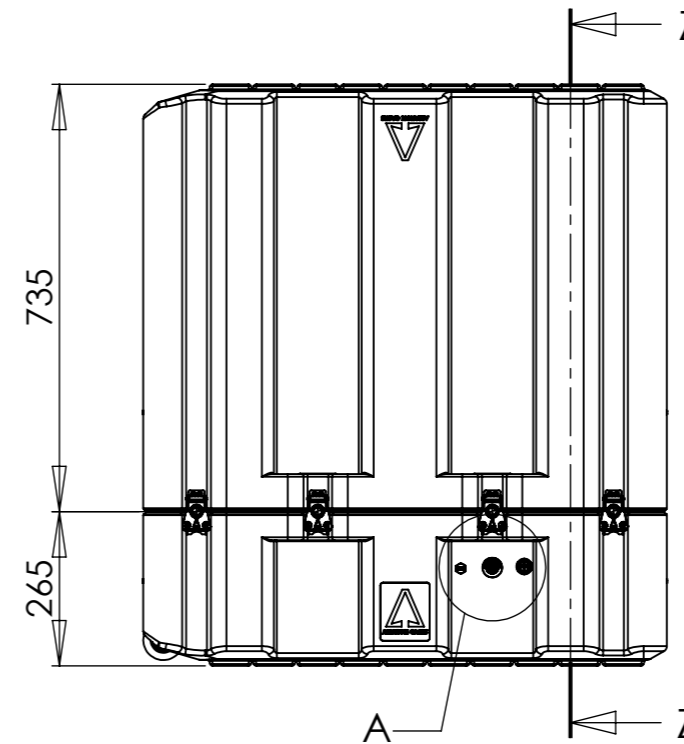

NOTE:
ALL CATCH LIFT OFF LID.

SECTION Y-Y
SCALE 1 : 13

SECTION Z-Z
SCALE 1 : 13

PRV Option Gore Membrane Vent
PRV Option AGM Breather Valve
PRV Option Humidity Indicator

DETAIL A
SCALE 1 : 5

Title Amazon Case AC9060-2773/AC		Material Polyethylene		Finish Self Colour		Date 23/06/2010	Drawn By MW	Revision A	Project Amazon		CP Cases Ltd. Worton Hall Industrial Estate, Worton Road, Isleworth, Middlesex, TW7 6ER, UK. Tel: +44 (0) 20 8568 1881 Fax: +44 (0) 20 8568 1141 Email: info@cpcases.com Website: www.cpcases.com
Drg. No. AC9060-2773_AC		External Dimensions		Internal Dimensions		W/O No. 000000	Qty. 00	Sheet No. 1 Of 2	Nato Stock No. 8145-99-356-0226		
	Height	Width	Length/Depth	Height	Width	Length/Depth	Dimensions In Millimeters. Do Not Scale. Third Angle Projection.			Tolerance Unless Stated Otherwise. Moulding Tolerance +/- (1%+1mm). Sheet Metal Tolerance +/-0.5mm.	<small>Copyright CP Cases Ltd. This drawing is the property of CP Cases Ltd & the information on it is confidential. It is not to be used for any other purpose without the prior written consent of CP Cases Ltd.</small>
	1000	600	900	960	540	840					