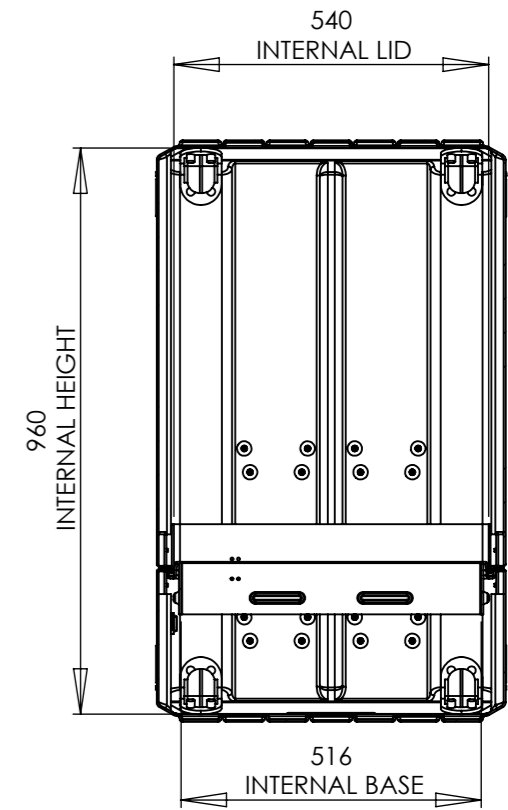

NOTE:
ALL CATCH LIFT OFF LID.

SECTION Y-Y
SCALE 1 : 13

SECTION Z-Z
SCALE 1 : 13

PRV Option Gore Membrane Vent
PRV Option AGM Breather Valve
PRV Option Humidity Indicator

DETAIL A
SCALE 1 : 5

Title Amazon Case AC9060-2773/AC		Material Polyethylene		Finish Self Colour		Date 23/06/2010	Drawn By MW	Revision A	Project Amazon		CP Cases Ltd. Worton Hall Industrial Estate, Worton Road, Isleworth, Middlesex, TW7 6ER, UK. Tel: +44 (0) 20 8568 1881 Fax: +44 (0) 20 8568 1141 Email: info@cpcases.com Website: www.cpcases.com
Drg. No. AC9060-2773_AC		External Dimensions		Internal Dimensions		W/O No. 000000	Qty. 00	Sheet No. 1 Of 2	Nato Stock No. 8145-99-356-0226		
	Height	Width	Length/Depth	Height	Width	Length/Depth	Dimensions In Millimeters. Do Not Scale. Third Angle Projection.			Tolerance Unless Stated Otherwise. Moulding Tolerance +/- (1%+1mm). Sheet Metal Tolerance +/-0.5mm.	<small>Copyright CP Cases Ltd. This drawing is the property of CP Cases Ltd & the information on it is confidential. It is not to be used for any other purpose without the prior written consent of CP Cases Ltd.</small>
	1000	600	900	960	540	840					