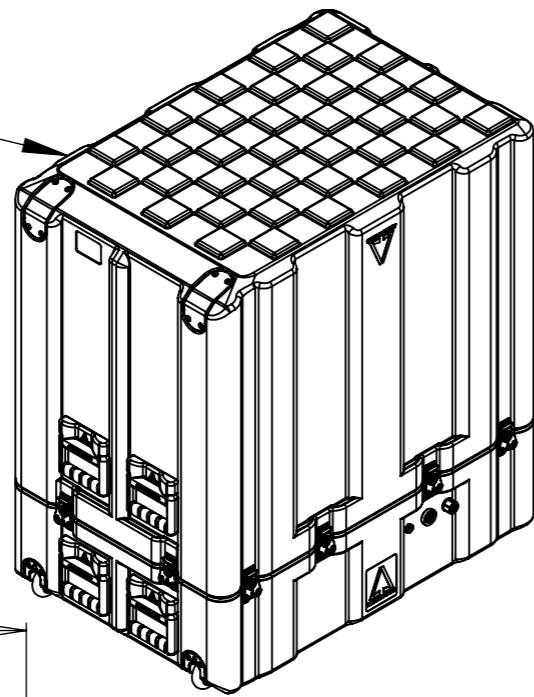

NOTE:
ALL CATCH LIFT OFF LID.

SECTION Y-Y
SCALE 1 : 13

SECTION Z-Z
SCALE 1 : 13

PRV Option Gore Membrane Vent
PRV Option AGM Breather Valve
PRV Option Humidity Indicator

DETAIL A
SCALE 1 : 5

Title Amazon Case AC9060-2773/AC		Material Polyethylene		Finish Self Colour		Date 23/06/2010	Drawn By MW	Revision A	Project Amazon		CP Cases Ltd. Worton Hall Industrial Estate, Worton Road, Isleworth, Middlesex, TW7 6ER, UK. Tel: +44 (0) 20 8568 1881 Fax: +44 (0) 20 8568 1141 Email: info@cpcases.com Website: www.cpcases.com
Drg. No. AC9060-2773_AC		External Dimensions		Internal Dimensions		W/O No. 000000	Qty. 00	Sheet No. 1 Of 2	Nato Stock No. 8145-99-356-0226		
	Height	Width	Length/Depth	Height	Width	Length/Depth	Dimensions In Millimeters. Do Not Scale. Third Angle Projection.			Tolerance Unless Stated Otherwise. Moulding Tolerance +/- (1%+1mm). Sheet Metal Tolerance +/-0.5mm.	<small>Copyright CP Cases Ltd. This drawing is the property of CP Cases Ltd & the information on it is confidential. It is not to be used for any other purpose without the prior written consent of CP Cases Ltd.</small>
	1000	600	900	960	540	840					