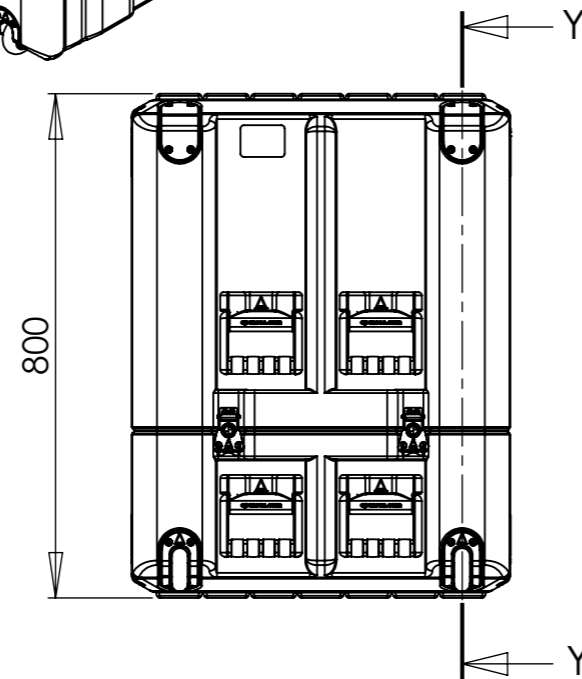

NOTE:
ALL CATCH LIFT OFF LID.

SECTION Y-Y
SCALE 1 : 12

SECTION Z-Z
SCALE 1 : 12

PRV Option Gore Membrane Vent
PRV Option AGM Breather Valve
PRV Option Humidity Indicator

DETAIL A
SCALE 1 : 5

Title Amazon Case AC9060-2753/AC	Material Polyethylene	Finish Self Colour	Date 23/06/2010	Drawn By MW	Revision A	Project Amazon	CP Cases Ltd. Worton Hall Industrial Estate, Worton Road, Isleworth, Middlesex, TW7 6ER, UK. Tel: +44 (0) 20 8568 1881 Fax: +44 (0) 20 8568 1141 Email: info@cpcases.com Website: www.cpcases.com
Drg. No. AC9060-2753_AC	External Dimensions Height Width Length/Depth 800 600 900	Internal Dimensions Height Width Length/Depth 760 540 840	W/O No. 000000	Qty. 00	Sheet No. 1 Of 2	Nato Stock No. 8145-99-982-0267	
			Dimensions In Millimeters. Do Not Scale. Third Angle Projection.			Tolerance Unless Stated Otherwise. Moulding Tolerance +/- (1%+1mm). Sheet Metal Tolerance +/-0.5mm.	<small>Copyright CP Cases Ltd. This drawing is the property of CP Cases Ltd & the information on it is confidential. It is not to be used for any other purpose without the prior written consent of CP Cases Ltd.</small>