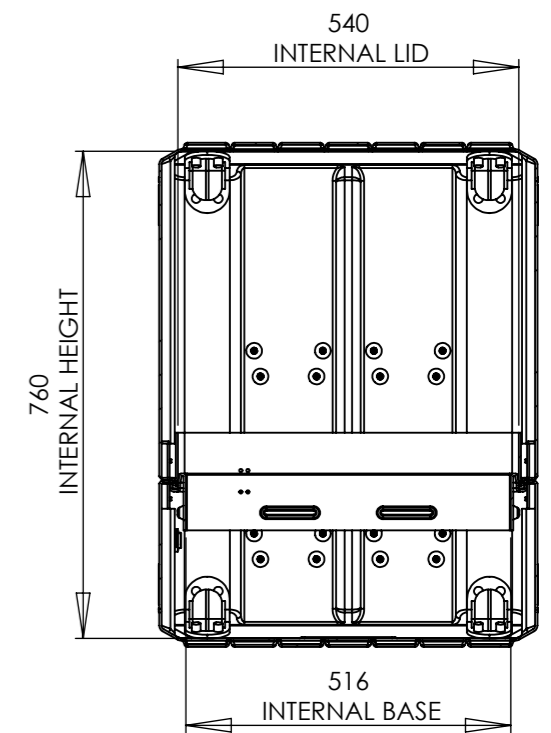

NOTE:
ALL CATCH LIFT OFF LID.

SECTION Y-Y
SCALE 1 : 12

SECTION Z-Z
SCALE 1 : 12

PRV Option Gore Membrane Vent
PRV Option AGM Breather Valve
PRV Option Humidity Indicator

DETAIL A
SCALE 1 : 5

Title Amazon Case AC9060-2753/AC	Material Polyethylene	Finish Self Colour	Date 23/06/2010	Drawn By MW	Revision A	Project Amazon	CP Cases Ltd. Worton Hall Industrial Estate, Worton Road, Isleworth, Middlesex, TW7 6ER, UK. Tel: +44 (0) 20 8568 1881 Fax: +44 (0) 20 8568 1141 Email: info@cpcases.com Website: www.cpcases.com
Drg. No. AC9060-2753_AC	External Dimensions Height Width Length/Depth 800 600 900	Internal Dimensions Height Width Length/Depth 760 540 840	W/O No. 000000	Qty. 00	Sheet No. 1 Of 2	Nato Stock No. 8145-99-982-0267	
			Dimensions In Millimeters. Do Not Scale. Third Angle Projection.			Tolerance Unless Stated Otherwise. Moulding Tolerance +/- (1%+1mm). Sheet Metal Tolerance +/-0.5mm.	<small>Copyright CP Cases Ltd. This drawing is the property of CP Cases Ltd & the information on it is confidential. It is not to be used for any other purpose without the prior written consent of CP Cases Ltd.</small>