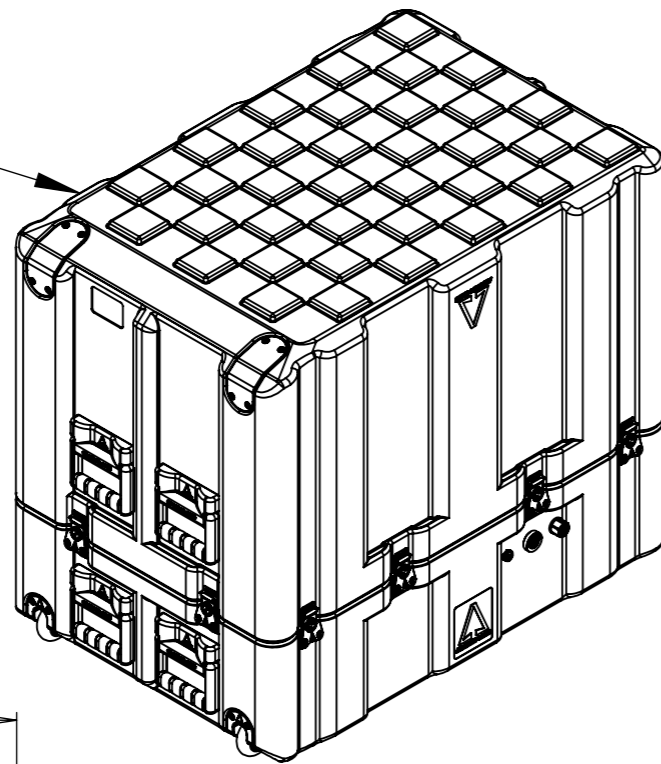

NOTE:
ALL CATCH LIFT OFF LID.

SECTION Y-Y
SCALE 1 : 12

SECTION Z-Z
SCALE 1 : 12

PRV Option Gore Membrane Vent
PRV Option AGM Breather Valve
PRV Option Humidity Indicator

DETAIL A
SCALE 1 : 5

Title Amazon Case AC9060-2753/AC	Material Polyethylene	Finish Self Colour	Date 23/06/2010	Drawn By MW	Revision A	Project Amazon	CP Cases Ltd. Worton Hall Industrial Estate, Worton Road, Isleworth, Middlesex, TW7 6ER, UK. Tel: +44 (0) 20 8568 1881 Fax: +44 (0) 20 8568 1141 Email: info@cpcases.com Website: www.cpcases.com
Drg. No. AC9060-2753_AC	External Dimensions Height Width Length/Depth 800 600 900	Internal Dimensions Height Width Length/Depth 760 540 840	W/O No. 000000	Qty. 00	Sheet No. 1 Of 2	Nato Stock No. 8145-99-982-0267	
			Dimensions In Millimeters. Do Not Scale. Third Angle Projection.			Tolerance Unless Stated Otherwise. Moulding Tolerance +/- (1%+1mm). Sheet Metal Tolerance +/-0.5mm.	<small>Copyright CP Cases Ltd. This drawing is the property of CP Cases Ltd & the information on it is confidential. It is not to be used for any other purpose without the prior written consent of CP Cases Ltd.</small>