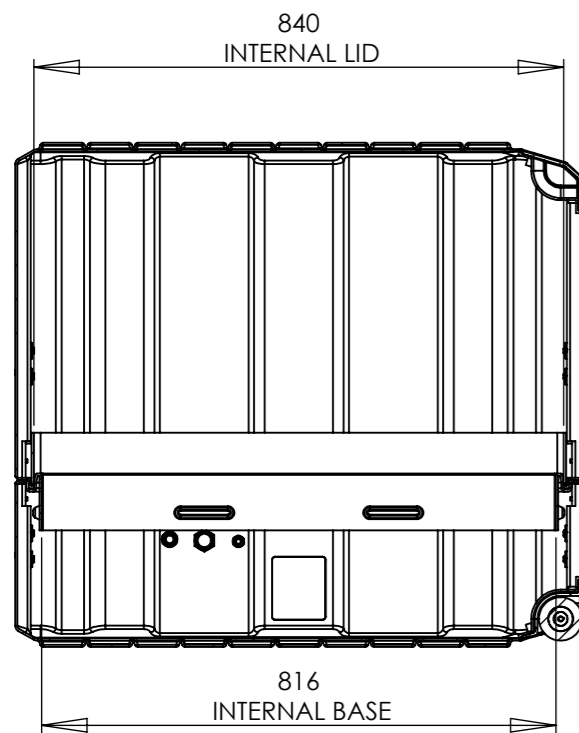

NOTE:
ALL CATCH LIFT OFF LID.

SECTION Y-Y
SCALE 1 : 12

SECTION Z-Z
SCALE 1 : 12

PRV Option Gore Membrane Vent
PRV Option AGM Breather Valve
PRV Option Humidity Indicator

DETAIL A
SCALE 1 : 5

Title Amazon Case AC9060-2753/AC	Material Polyethylene	Finish Self Colour	Date 23/06/2010	Drawn By MW	Revision A	Project Amazon	CP Cases Ltd. Worton Hall Industrial Estate, Worton Road, Isleworth, Middlesex, TW7 6ER, UK. Tel: +44 (0) 20 8568 1881 Fax: +44 (0) 20 8568 1141 Email: info@cpcases.com Website: www.cpcases.com
Drg. No. AC9060-2753_AC	External Dimensions Height Width Length/Depth 800 600 900	Internal Dimensions Height Width Length/Depth 760 540 840	W/O No. 000000	Qty. 00	Sheet No. 1 Of 2	Nato Stock No. 8145-99-982-0267	
			Dimensions In Millimeters. Do Not Scale. Third Angle Projection.			Tolerance Unless Stated Otherwise. Moulding Tolerance +/- (1%+1mm). Sheet Metal Tolerance +/-0.5mm.	<small>Copyright CP Cases Ltd. This drawing is the property of CP Cases Ltd & the information on it is confidential. It is not to be used for any other purpose without the prior written consent of CP Cases Ltd.</small>