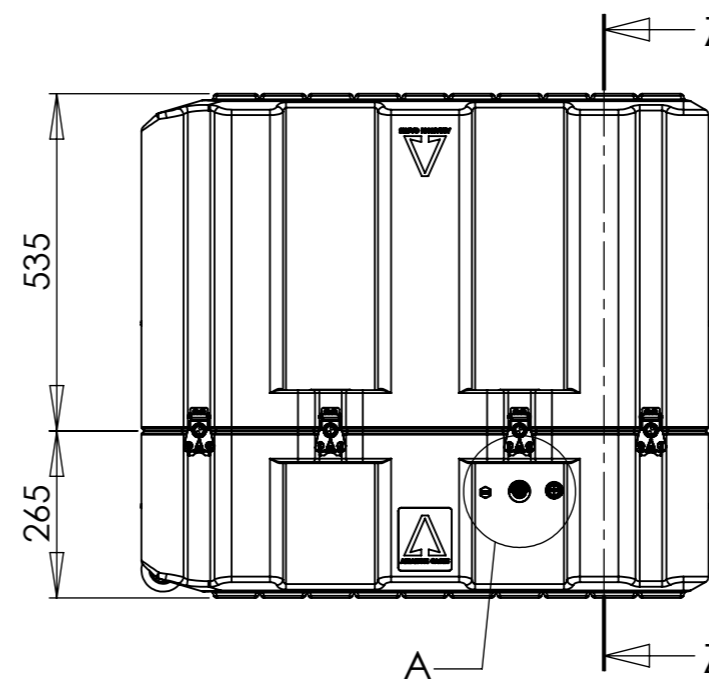

NOTE:
ALL CATCH LIFT OFF LID.

SECTION Y-Y
SCALE 1 : 12

SECTION Z-Z
SCALE 1 : 12

PRV Option Gore Membrane Vent
PRV Option AGM Breather Valve
PRV Option Humidity Indicator

DETAIL A
SCALE 1 : 5

Title Amazon Case AC9060-2753/AC	Material Polyethylene	Finish Self Colour	Date 23/06/2010	Drawn By MW	Revision A	Project Amazon	CP Cases Ltd. Worton Hall Industrial Estate, Worton Road, Isleworth, Middlesex, TW7 6ER, UK. Tel: +44 (0) 20 8568 1881 Fax: +44 (0) 20 8568 1141 Email: info@cpcases.com Website: www.cpcases.com
Drg. No. AC9060-2753_AC	External Dimensions Height Width Length/Depth 800 600 900	Internal Dimensions Height Width Length/Depth 760 540 840	W/O No. 000000	Qty. 00	Sheet No. 1 Of 2	Nato Stock No. 8145-99-982-0267	
			Dimensions In Millimeters. Do Not Scale. Third Angle Projection.			Tolerance Unless Stated Otherwise. Moulding Tolerance +/- (1%+1mm). Sheet Metal Tolerance +/-0.5mm.	<small>Copyright CP Cases Ltd. This drawing is the property of CP Cases Ltd & the information on it is confidential. It is not to be used for any other purpose without the prior written consent of CP Cases Ltd.</small>