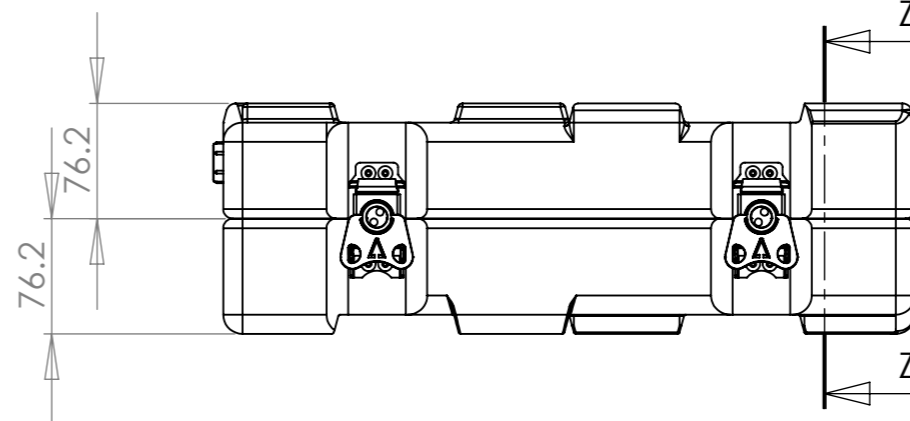

SECTION Y-Y

SECTION Z-Z

Title Amazon Case AC4631-0808	Material Polyethylene	Finish Self Colour	Date 12/07/2013	Drawn By MW	Revision A	Project Amazon (NA Origin)	CP Cases Ltd. Worton Hall Industrial Estate, Worton Road, Isleworth, Middlesex, TW7 6ER, UK. Tel: +44 (0) 20 8568 1881 Fax: +44 (0) 20 8568 1141 Email: info@cpcases.com Website: www.cpcases.com	
								W/O No. 000000
Drg. No. AC4631-0808	External Dimensions Height Width Length/Depth 152.4 304.8 457.5			Internal Dimensions Height Width Length/Depth 117.5 222 374.7			Dimensions In Millimeters. Do Not Scale. Third Angle Projection.	Tolerance Unless Stated Otherwise. Moulding Tolerance +/- (1%+1mm). Sheet Metal Tolerance +/-0.5mm.