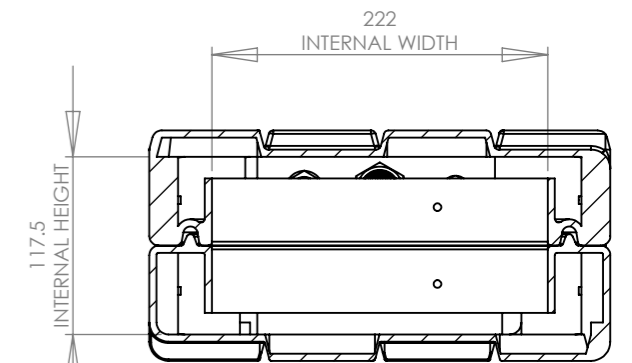

SECTION Y-Y

SECTION Z-Z

Title Amazon Case AC4631-0808	Material Polyethylene	Finish Self Colour	Date 12/07/2013	Drawn By MW	Revision A	Project Amazon (NA Origin)	CP Cases Ltd. Worton Hall Industrial Estate, Worton Road, Isleworth, Middlesex, TW7 6ER, UK. Tel: +44 (0) 20 8568 1881 Fax: +44 (0) 20 8568 1141 Email: info@cpcases.com Website: www.cpcases.com	
								W/O No. 000000
Drg. No. AC4631-0808	External Dimensions Height Width Length/Depth 152.4 304.8 457.5			Internal Dimensions Height Width Length/Depth 117.5 222 374.7			Dimensions In Millimeters. Do Not Scale. Third Angle Projection.	Tolerance Unless Stated Otherwise. Moulding Tolerance +/- (1%+1mm). Sheet Metal Tolerance +/-0.5mm.