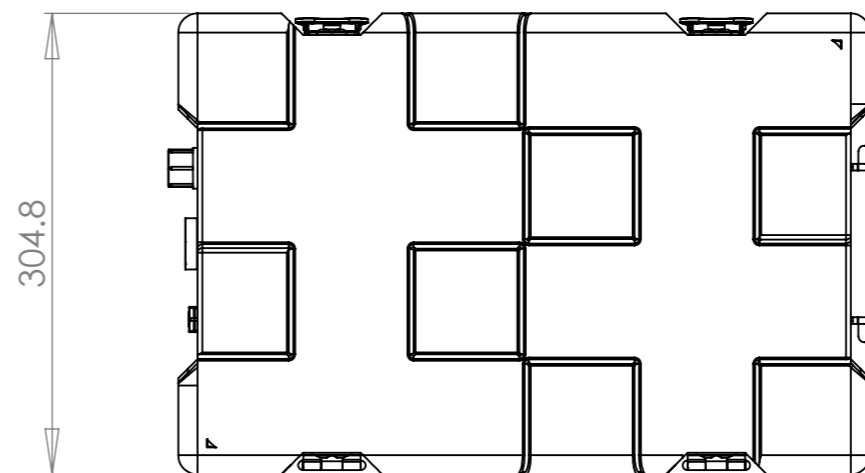

SECTION Y-Y

SECTION Z-Z

Title Amazon Case AC4631-0808	Material Polyethylene	Finish Self Colour	Date 12/07/2013	Drawn By MW	Revision A	Project Amazon (NA Origin)	CP Cases Ltd. Worton Hall Industrial Estate, Worton Road, Isleworth, Middlesex, TW7 6ER, UK. Tel: +44 (0) 20 8568 1881 Fax: +44 (0) 20 8568 1141 Email: info@cpcases.com Website: www.cpcases.com	
								W/O No. 000000
Drg. No. AC4631-0808	External Dimensions Height Width Length/Depth 152.4 304.8 457.5			Internal Dimensions Height Width Length/Depth 117.5 222 374.7			Dimensions In Millimeters. Do Not Scale. Third Angle Projection.	Tolerance Unless Stated Otherwise. Moulding Tolerance +/- (1%+1mm). Sheet Metal Tolerance +/-0.5mm.