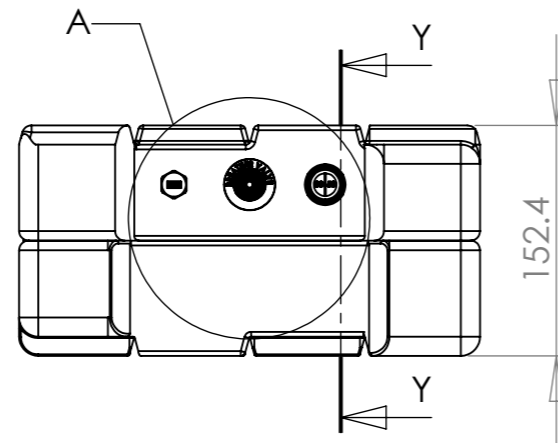

SECTION Y-Y

SECTION Z-Z

Title Amazon Case AC4631-0808	Material Polyethylene	Finish Self Colour	Date 12/07/2013	Drawn By MW	Revision A	Project Amazon (NA Origin)	CP Cases Ltd. Worton Hall Industrial Estate, Worton Road, Isleworth, Middlesex, TW7 6ER, UK. Tel: +44 (0) 20 8568 1881 Fax: +44 (0) 20 8568 1141 Email: info@cpcases.com Website: www.cpcases.com	
								W/O No. 000000
Drg. No. AC4631-0808	External Dimensions Height Width Length/Depth 152.4 304.8 457.5			Internal Dimensions Height Width Length/Depth 117.5 222 374.7			Dimensions In Millimeters. Do Not Scale. Third Angle Projection.	Tolerance Unless Stated Otherwise. Moulding Tolerance +/- (1%+1mm). Sheet Metal Tolerance +/-0.5mm.