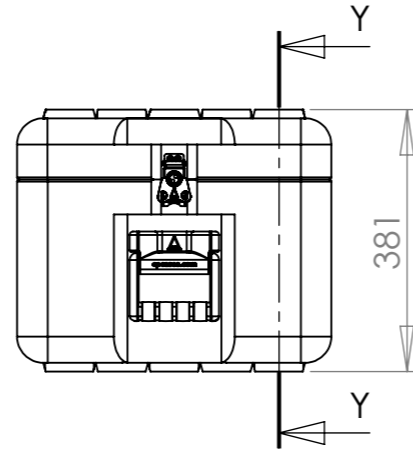

SECTION Y-Y

SECTION Z-Z

Title Amazon Case AC1446-2811		Material Polyethylene		Finish Self Colour		Date 15/07/2013	Drawn By MW	Revision A	Project Amazon (NA Origin)		CP Cases Ltd. Worton Hall Industrial Estate, Worton Road, Isleworth, Middlesex, TW7 6ER, UK. Tel: +44 (0) 20 8568 1881 Fax: +44 (0) 20 8568 1141 Email: info@cpcases.com Website: www.cpcases.com
Drg. No. AC1446-2811		External Dimensions		Internal Dimensions		W/O No. 000000	Qty. 00	Sheet No. 1 Of 1	Nato Stock No. 8145-99-553-3446		
	Height	Width	Length/Depth	Height	Width	Length/Depth	Dimensions In Millimeters. Do Not Scale. Third Angle Projection.			Tolerance Unless Stated Otherwise. Moulding Tolerance +/- (1%+1mm). Sheet Metal Tolerance +/-0.5mm.	<small>Copyright CP Cases Ltd. This drawing is the property of CP Cases Ltd & the information on it is confidential. It is not to be used for any other purpose without the prior written consent of CP Cases Ltd.</small>
	381	457.1	1346.1	320.7	374.7	1263.7					