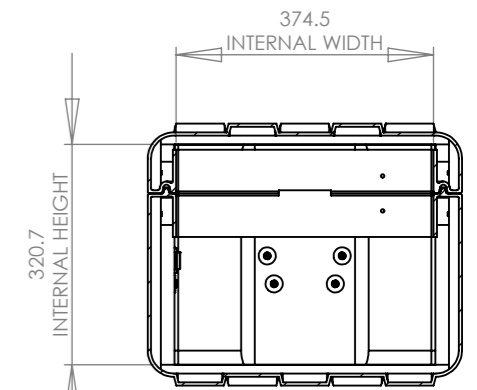

SECTION Y-Y

SECTION Z-Z

Title Amazon Case AC1446-2811		Material Polyethylene		Finish Self Colour		Date 15/07/2013	Drawn By MW	Revision A	Project Amazon (NA Origin)		CP Cases Ltd. Worton Hall Industrial Estate, Worton Road, Isleworth, Middlesex, TW7 6ER, UK. Tel: +44 (0) 20 8568 1881 Fax: +44 (0) 20 8568 1141 Email: info@cpcases.com Website: www.cpcases.com
Drg. No. AC1446-2811		External Dimensions		Internal Dimensions		W/O No. 000000	Qty. 00	Sheet No. 1 Of 1	Nato Stock No. 8145-99-553-3446		
	Height	Width	Length/Depth	Height	Width	Length/Depth	Dimensions In Millimeters. Do Not Scale. Third Angle Projection.			Tolerance Unless Stated Otherwise. Moulding Tolerance +/- (1%+1mm). Sheet Metal Tolerance +/-0.5mm.	<small>Copyright CP Cases Ltd. This drawing is the property of CP Cases Ltd & the information on it is confidential. It is not to be used for any other purpose without the prior written consent of CP Cases Ltd.</small>
	381	457.1	1346.1	320.7	374.7	1263.7					