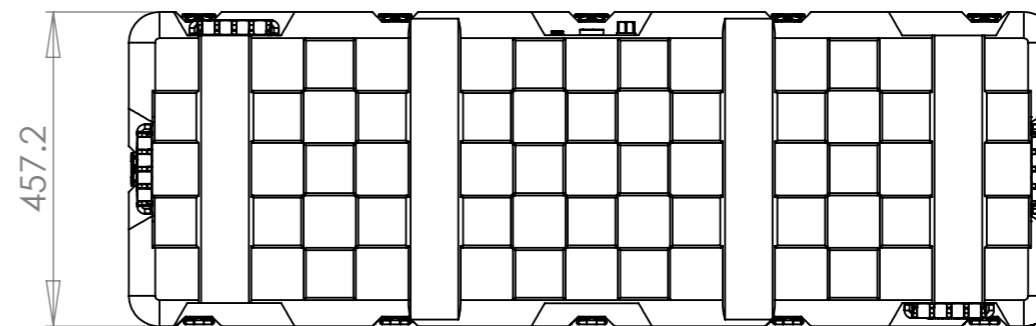

SECTION Y-Y

SECTION Z-Z

Title Amazon Case AC1446-2811		Material Polyethylene		Finish Self Colour		Date 15/07/2013	Drawn By MW	Revision A	Project Amazon (NA Origin)		CP Cases Ltd. Worton Hall Industrial Estate, Worton Road, Isleworth, Middlesex, TW7 6ER, UK. Tel: +44 (0) 20 8568 1881 Fax: +44 (0) 20 8568 1141 Email: info@cpcases.com Website: www.cpcases.com
Drg. No. AC1446-2811		External Dimensions		Internal Dimensions		W/O No. 000000	Qty. 00	Sheet No. 1 Of 1	Nato Stock No. 8145-99-553-3446		
	Height	Width	Length/Depth	Height	Width	Length/Depth	Dimensions In Millimeters. Do Not Scale. Third Angle Projection.			Tolerance Unless Stated Otherwise. Moulding Tolerance +/- (1%+1mm). Sheet Metal Tolerance +/-0.5mm.	<small>Copyright CP Cases Ltd. This drawing is the property of CP Cases Ltd & the information on it is confidential. It is not to be used for any other purpose without the prior written consent of CP Cases Ltd.</small>
	381	457.1	1346.1	320.7	374.7	1263.7					