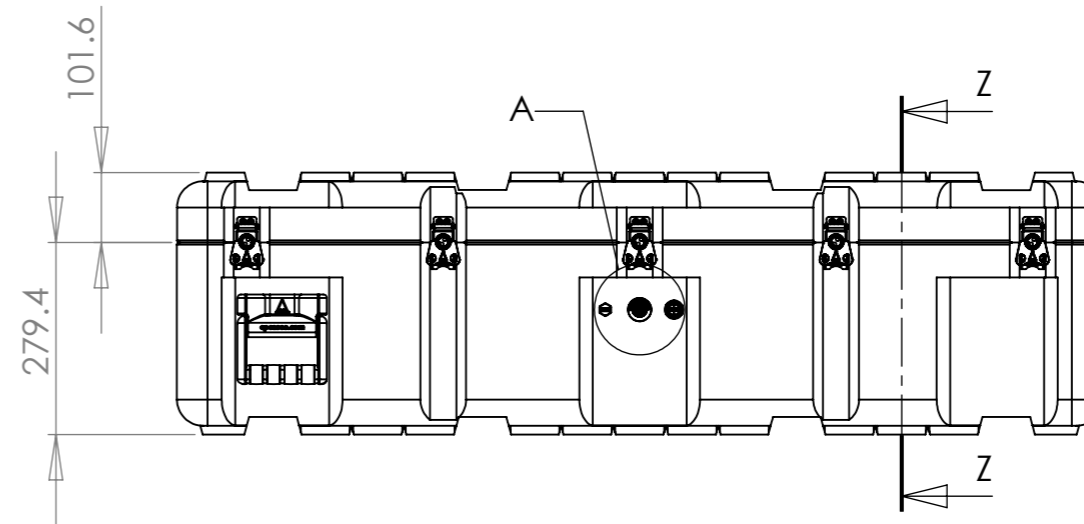

SECTION Y-Y

SECTION Z-Z

Title Amazon Case AC1446-2811		Material Polyethylene		Finish Self Colour		Date 15/07/2013	Drawn By MW	Revision A	Project Amazon (NA Origin)		CP Cases Ltd. Worton Hall Industrial Estate, Worton Road, Isleworth, Middlesex, TW7 6ER, UK. Tel: +44 (0) 20 8568 1881 Fax: +44 (0) 20 8568 1141 Email: info@cpcases.com Website: www.cpcases.com
Drg. No. AC1446-2811		External Dimensions		Internal Dimensions		W/O No. 000000	Qty. 00	Sheet No. 1 Of 1	Nato Stock No. 8145-99-553-3446		
	Height	Width	Length/Depth	Height	Width	Length/Depth	Dimensions In Millimeters. Do Not Scale. Third Angle Projection.			Tolerance Unless Stated Otherwise. Moulding Tolerance +/- (1%+1mm). Sheet Metal Tolerance +/-0.5mm.	<small>Copyright CP Cases Ltd. This drawing is the property of CP Cases Ltd & the information on it is confidential. It is not to be used for any other purpose without the prior written consent of CP Cases Ltd.</small>
	381	457.1	1346.1	320.7	374.7	1263.7					